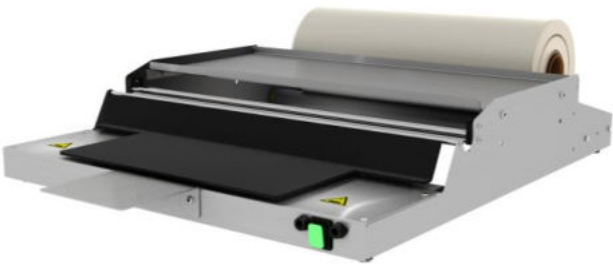

Film Dispensers

2602

2411

3602

2532

3750

➤ **Stretch film dispensers**
to install on a table or free-standing

➤ Compatible with **Bio-Sourced and Compostable** materials

Options for free-standing models:

- Additional reel holder
- Side shelf
- Set of 4 wheels with brakes

Characteristics	2411	2532	2602	3602	3750
Max width	450 mm	500 mm	600 mm	600 mm	750 mm
Hot plate	Cutter blade	240 x 120 mm	240 x 120 mm	180 x 400 mm	180 x 400 mm
Dimensions	49 x 22 x 8 cm	60 x 48 x 24,5 cm	63 x 89 x 16 cm	68 x 63 x 94 cm	83 x 63 x 100 cm
Weight	1,9 Kg	7 Kg	13 Kg	30 Kg	30 Kg
Power supply	Ø	0,35 Kw	0,35 Kw	0,35 Kw	0,50 Kw
Power	Ø	230 V / 50 Hz	230 V / 50 Hz	230 V / 50 Hz	230 V / 50 Hz
Certification	CE	CE	CE	CE	CE